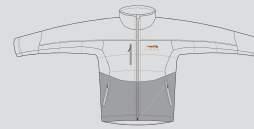

WATERFOWL

LINE AT A GLANCE

NEXT-TO-SKIN

Core Crew SS

Core Crew LS

Core Boxers

Core Zip-T

Core Bottom

Merino Core Zip-T

Merino Core Bottoms

INSULATION

Traverse Zip-T

Traverse Bottom

NEW  Dakota Vest

NEW  Duck Oven jacket

NEW   Kelvin Jacket